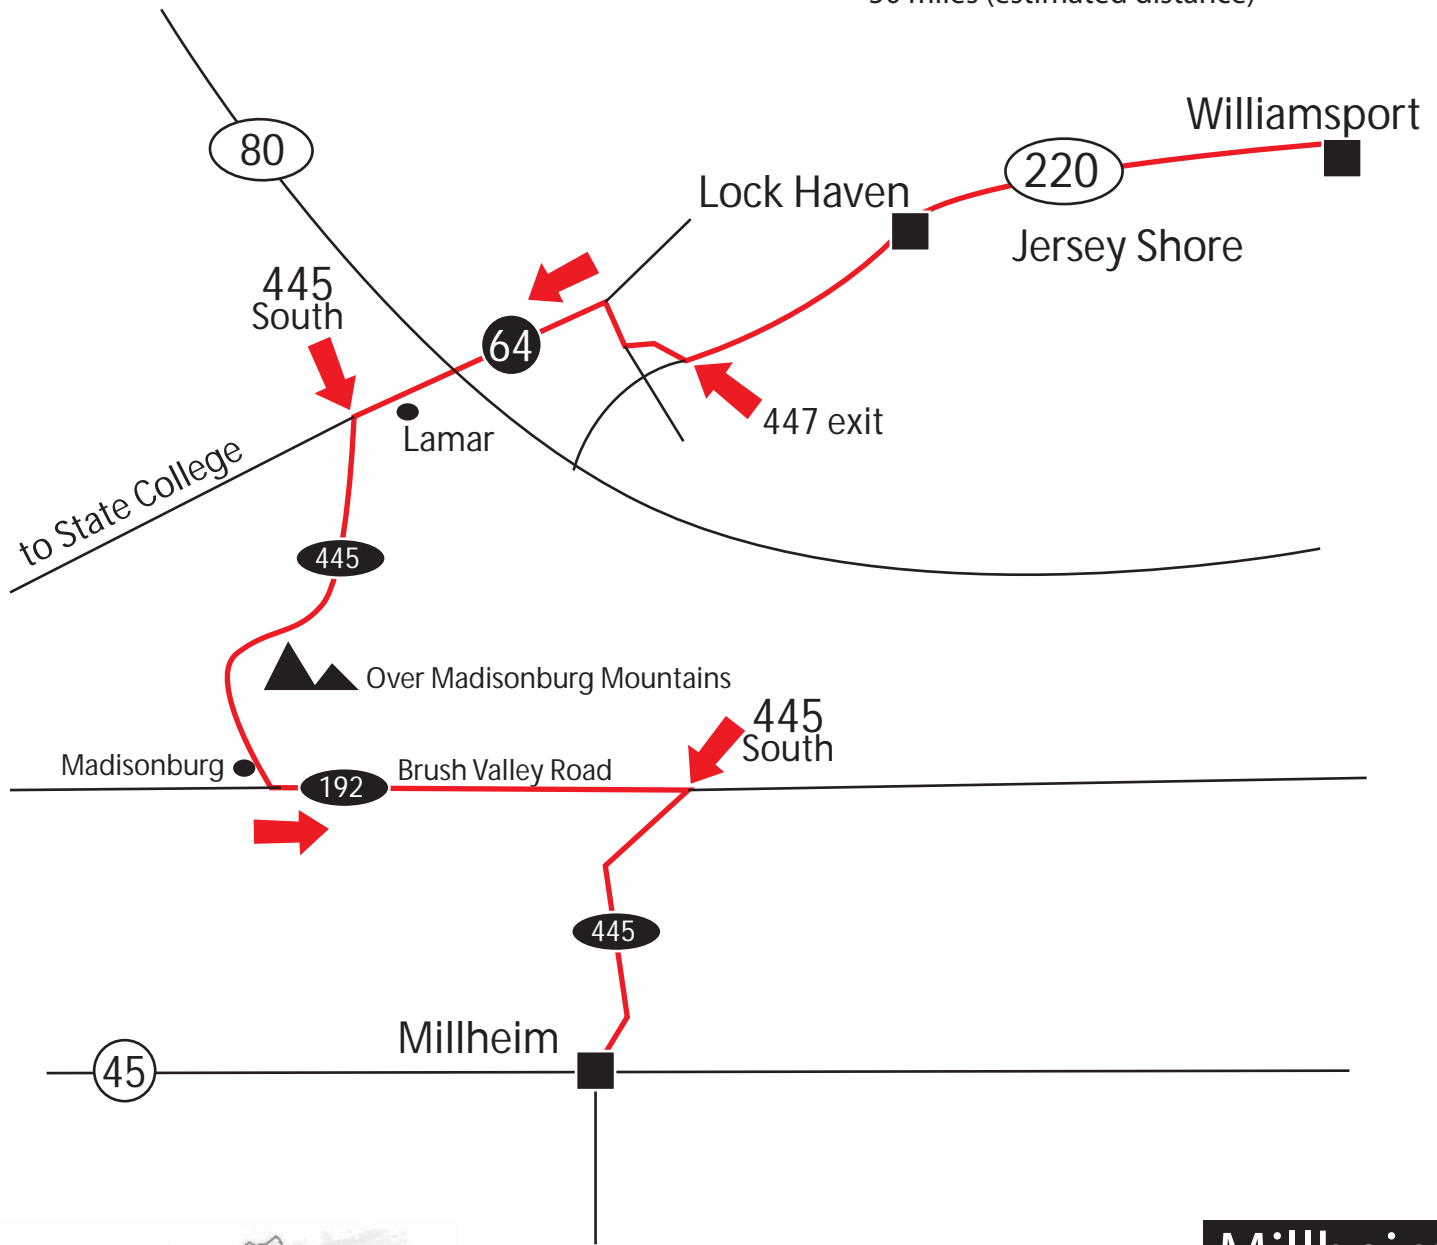

Driving Directions To Millheim

from Williamsport
50 miles (estimated distance)

Wolf Pack Design
108 West Main Street
Millheim, Pa 16854
phone: 814.349.5000
wolfpack@wolfpackdesign.com