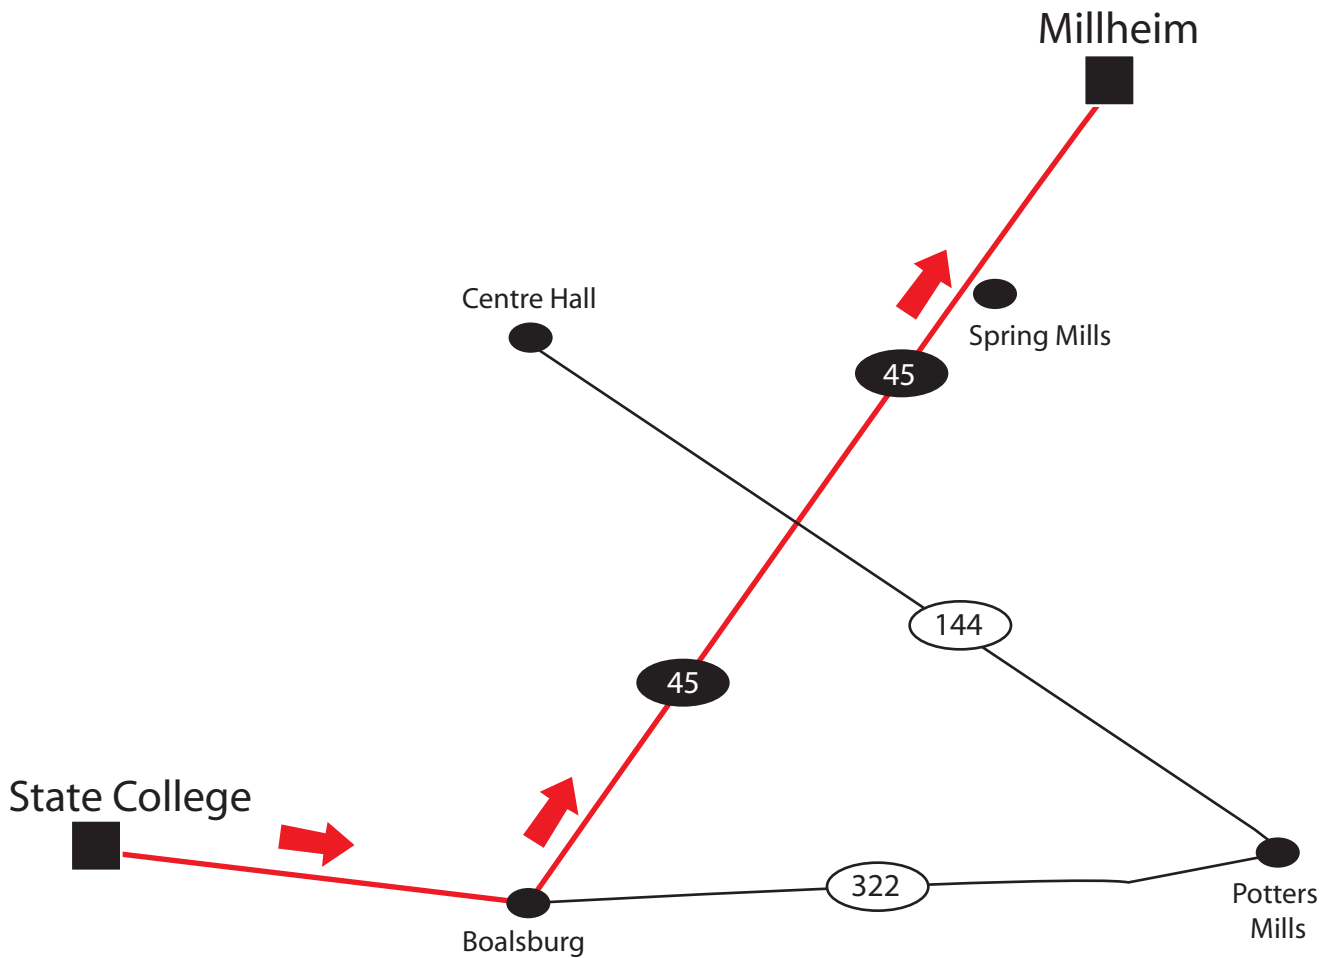

Driving Directions To Millheim

From State College

24 miles (estimated distance)

Wolf Pack Design
108 West Main Street
Millheim, Pa 16854
phone: 814.349.5000
wolfpack@wolfpackdesign.com