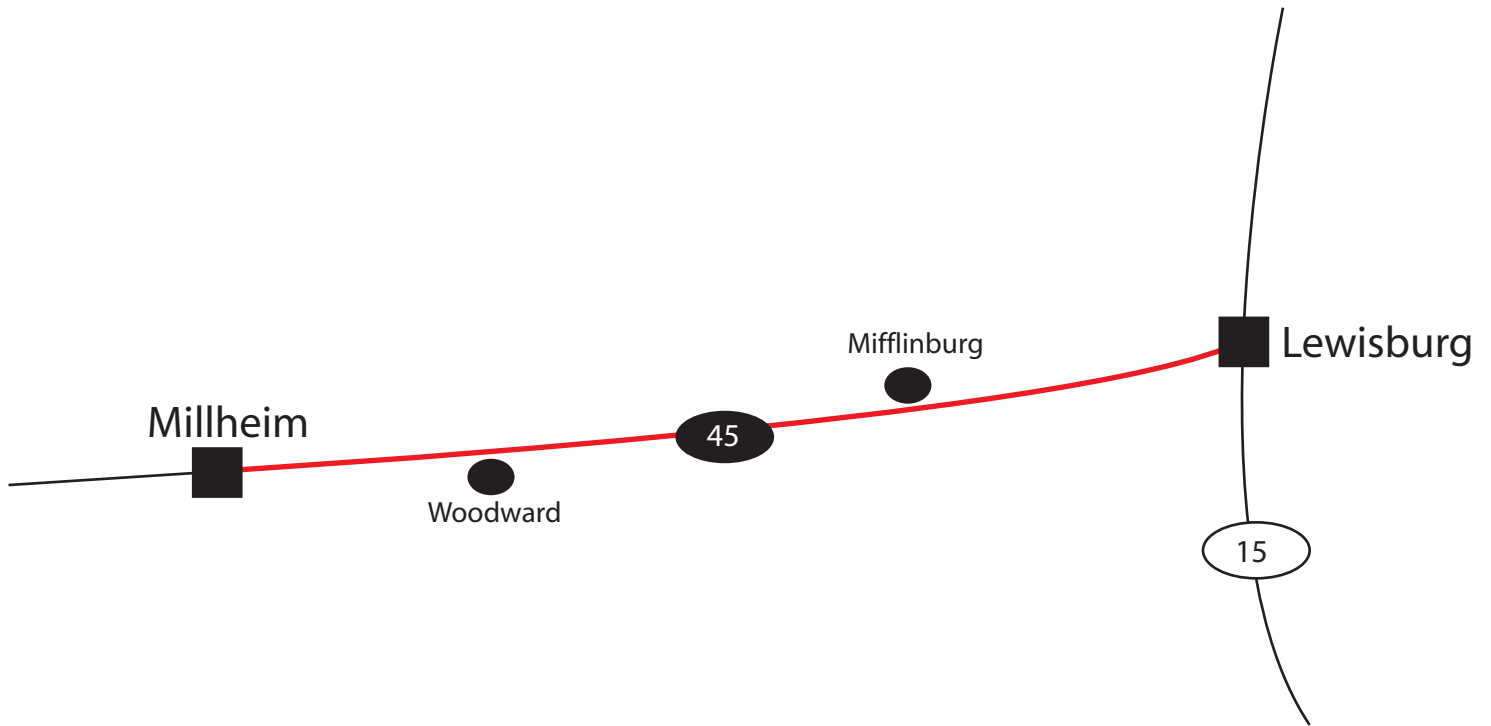

Driving Directions To Millheim

From Lewisburg

32 miles (estimated distance)

Wolf Pack Design
108 West Main Street
Millheim, Pa 16854
phone: 814.349.5000
wolfpack@wolfpackdesign.com