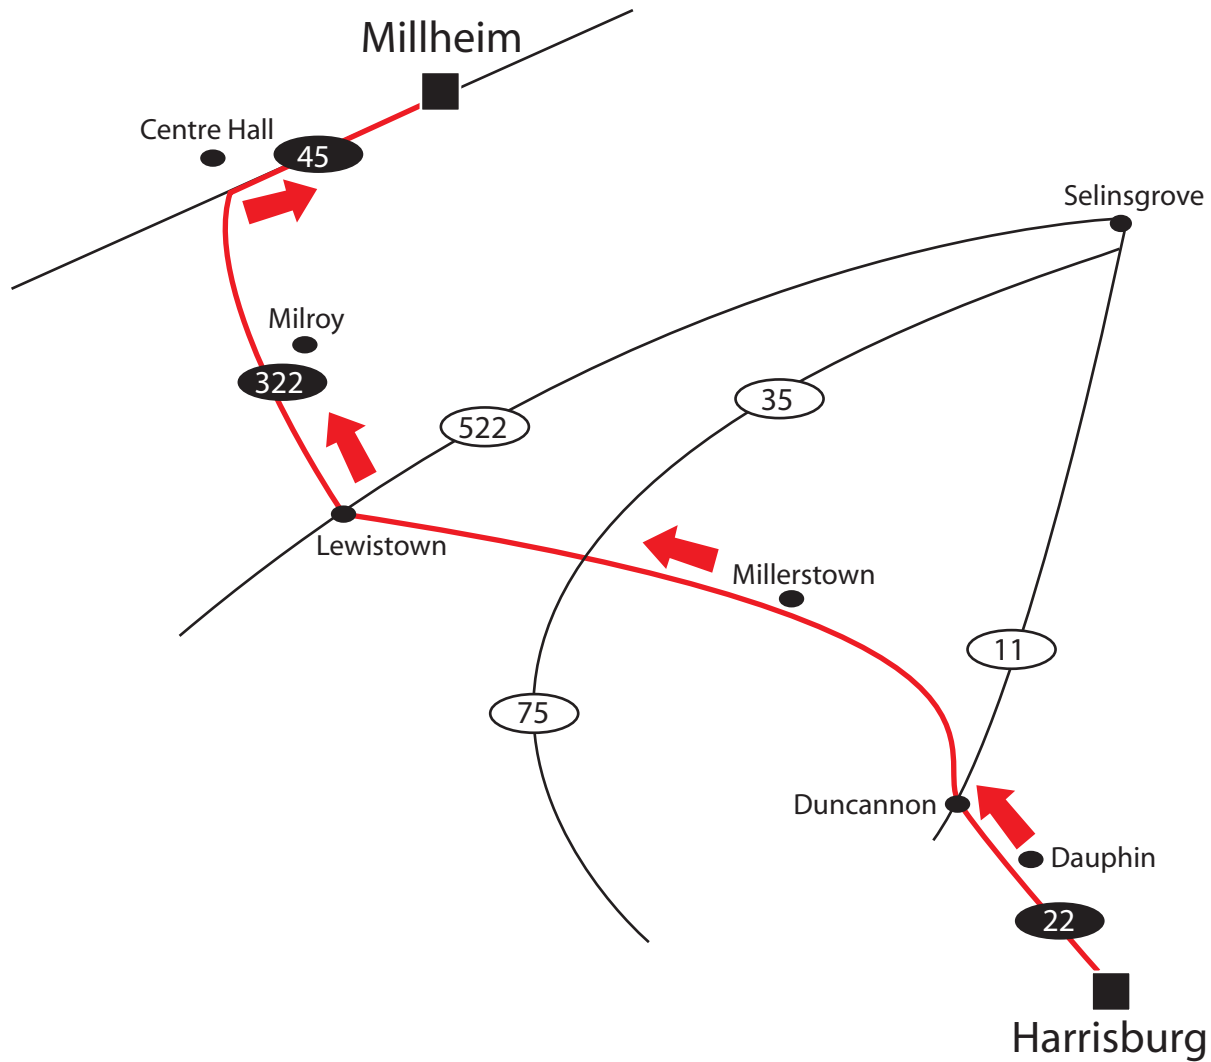

Driving Directions To Millheim

From Harrisburg

89 miles (estimated distance)

Wolf Pack Design
108 West Main Street
Millheim, Pa 16854
phone: 814.349.5000
wolfpack@wolfpackdesign.com